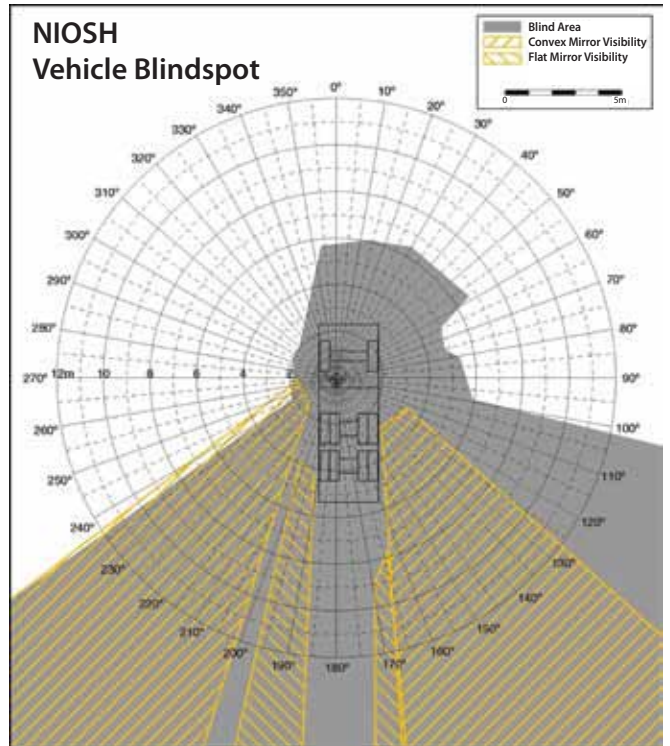

- ✓ SAVE LIVES
- ✓ PROTECT ASSETS
- ✓ LOWER INSURANCE
- ✓ REDUCE ACCIDENTS
- ✓ INCREASE PRODUCTIVITY
- ✓ INCREASE DRIVER RETENTION